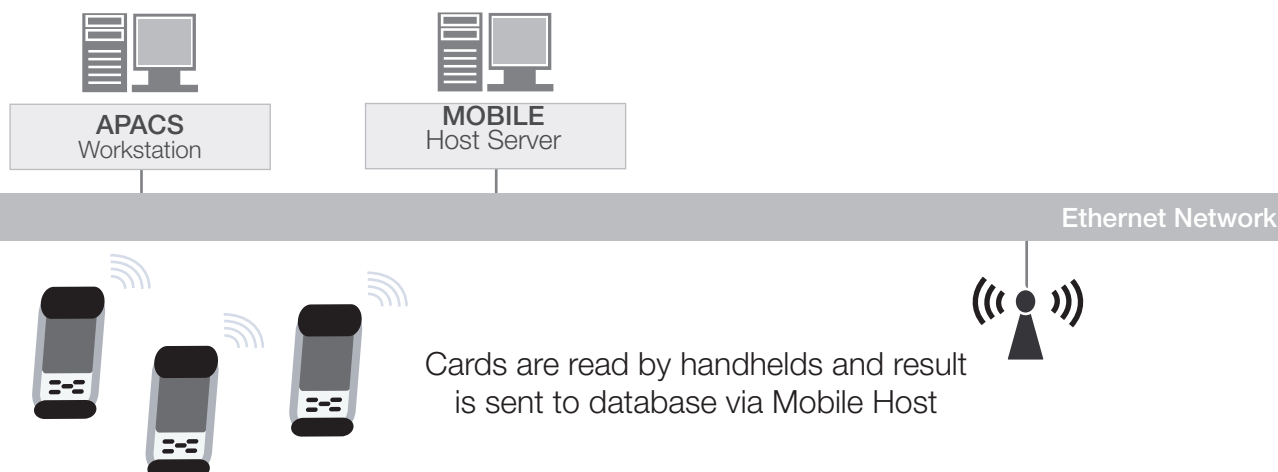

Mobile Access Check & Verification

Identity verification goes everywhere with APACS Mobile, a powerful and easy to use solution for transporting all your cardholder information anywhere. Download all card issue and access level data via WiFi to the handheld device and immediately start scanning credentials. Customizable cardholder information will be displayed along with the access decision which is based on the selected location. Just like a standard reader, events are sent back to the APACS database immediately via WiFi connection or stored until a connection is available.

APACS Mobile devices can be configured for a variety of uses:

Mobile Identity Display - Used by guards during tours to verify information of cardholders on site

Vehicle Checkpoints - Easily check passengers of cars, buses, trains or aircraft without unloading.

Escalated Security - Post a guard with a handheld at sensitive access points during lock down so that database information can be verified on the spot

SYSTEM DIAGRAM

Apollo AAN System Overview

SPECIFICATIONS