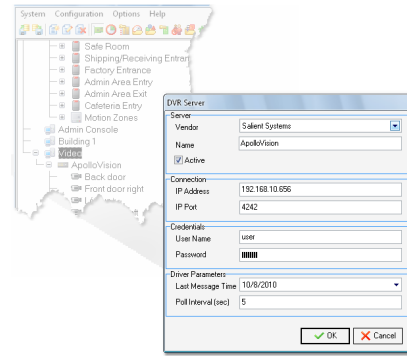

Consolidated configuration makes defining DVR Servers and Cameras a breeze. Digital Video Objects are then available throughout System Configuration like other system devices.