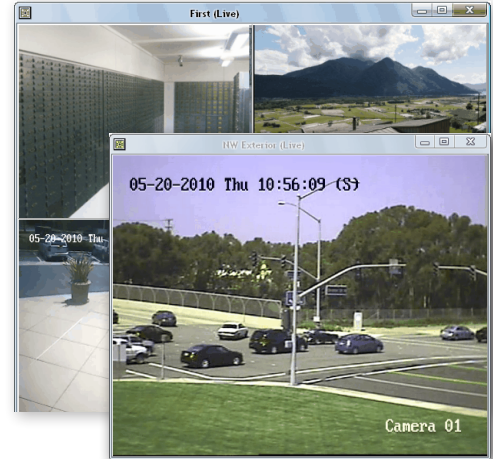

Consolidated configuration makes defining DVR Servers and Cameras a breeze. Digital Video Objects are then available throughout System Configuration like other system devices.

	Time	Message
	16:52:17	Secure
	16:53:05	Alarm
	16:53:07	Secure
	16:53:08	Alarm
	16:53:08	Secure
	16:54:08	Alarm

System messages associated with DVR cameras provide easy retrieval of associated video clips. Simply click on the message in the display window and the clip begins to play.

Monitoring windows are customizable and can be restricted per operator for easy segmentation of monitoring duties. Map icons allow one click access to camera live views.